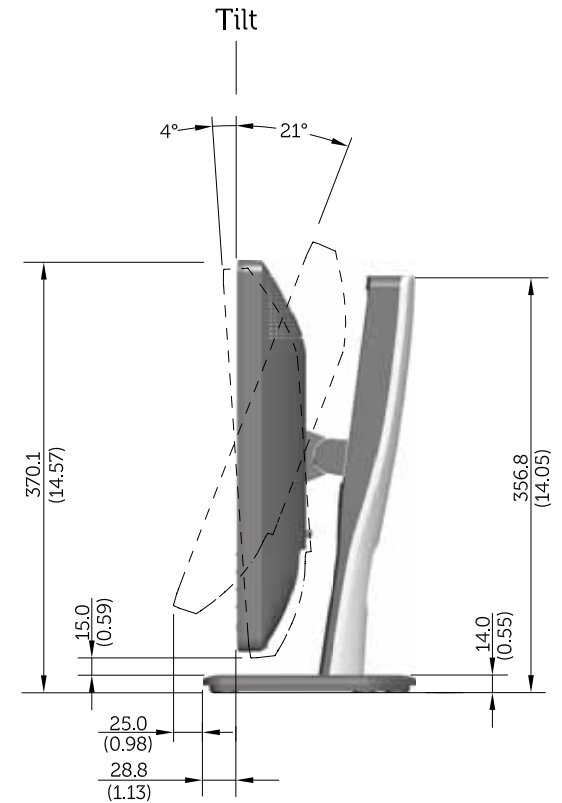

# P1913 Outline Dimensions

# Norminal Dimensions

Unit: mm (inch)

Back view of Monitor without stand

# P1913S Outline Dimensions

Nominal Dimensions  
Unit: mm (inch)

Back view of Monitor without stand

# P2213 Outline Dimensions

Nominal Dimensions  
Unit: mm (inch)

Back view of Monitor without stand