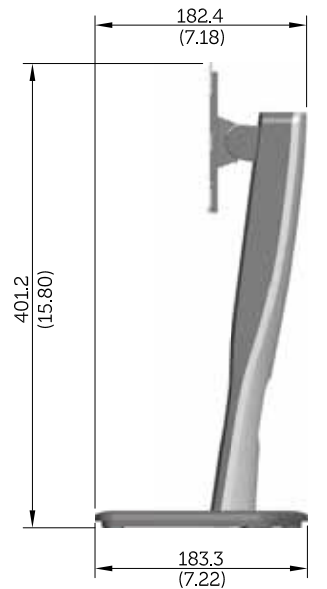

# P1913 Outline Dimensions

# Norminal Dimensions

Unit: mm (inch)

Back view of Monitor without stand

# P1913S Outline Dimensions

Nominal Dimensions  
Unit: mm (inch)

Back view of Monitor without stand

# P2213 Outline Dimensions

Nominal Dimensions  
Unit: mm (inch)

Back view of Monitor without stand